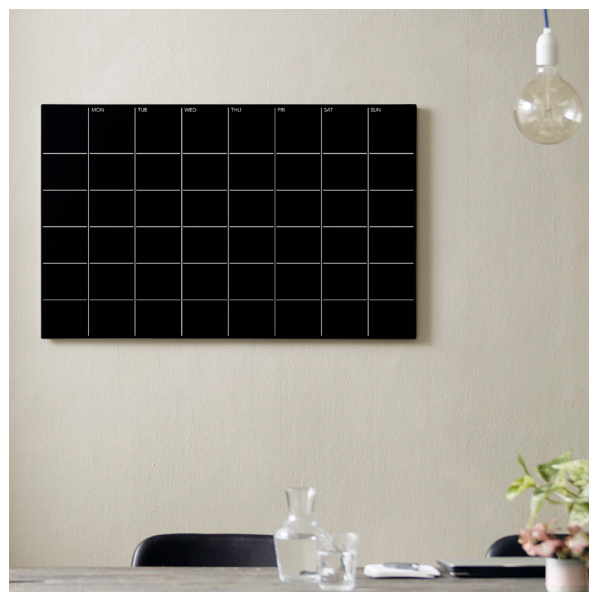

PLANNER

embracing creative dialogue

PLANNER

CHAT BOARD® Planner is the perfect, analogue planning tool for the office or home. With a „built-in“, digitally printed weekly or yearly planner grid, according to preference, it makes it both easy and fun to share and coordinate upcoming events, make a note of dates to remember and get a common overview of current and future plans.

CHAT BOARD® Planner is made with 4 mm tempered safety glass, in accordance with the highest quality standards, finished with smooth C-edges and 4 mm radius corners. Choose from 5 different sizes (2 x Week Planner / 3 x Year Planner), 5 colours and 4 languages (English, German, French or Danish), all included in the standard assortment, or have it specially made to order in other bespoke sizes, languages, schedules or standard RAL or NCS glass colours.

Please contact our head office with any special requests: info@chat-board.dk

Item no.	Product	Description	Dimensions	Weight
			W x H mm	
MTPL4050	Week Planner <i>Small</i>	wall-mounted, magnetic glass board with weekly planner grid <i>available in two layout designs (I & II)</i>	500 x 400	3.4
MTPL5080	Week Planner <i>Large</i>	wall-mounted, magnetic glass board with weekly planner grid <i>available in two layout designs (I & II)</i>	800 x 500	6.8
MTPLYEAR90120	Year Planner <i>Small</i>	wall-mounted, magnetic glass board with yearly planner grid	1200 x 900	17.8
MTPLYEAR120150	Year Planner <i>Medium</i>	wall-mounted, magnetic glass board with yearly planner grid	1500 x 1200	31.0
MTPLYEAR120200	Year Planner <i>Large</i>	wall-mounted, magnetic glass board with yearly planner grid	2000 x 1200	43.0

Steel:

Steel back plate with bent edges

Colour options

Glass: 5 standard colours

Package includes

1 mounting kit

Week Planner (available in two sizes and layouts)

Year Planner (available in three sizes)