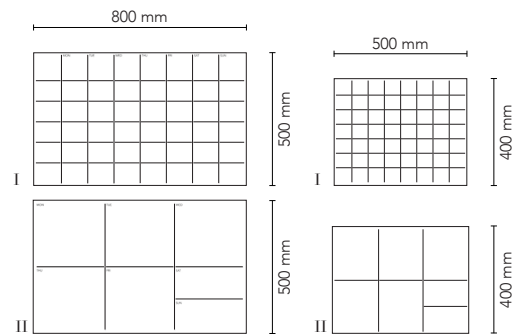

Please contact our head office with any special requests: info@chat-board.dk

Item no.	Product	Description	Dimensions	Weight
			W x H mm	
MTPL4050	Week Planner <i>Small</i>	wall-mounted, magnetic glass board with weekly planner grid <i>available in two layout designs (I & II)</i>	500 x 400	3.4
MTPL5080	Week Planner <i>Large</i>	wall-mounted, magnetic glass board with weekly planner grid <i>available in two layout designs (I & II)</i>	800 x 500	6.8
MTPLYEAR90120	Year Planner <i>Small</i>	wall-mounted, magnetic glass board with yearly planner grid	1200 x 900	17.8
MTPLYEAR120150	Year Planner <i>Medium</i>	wall-mounted, magnetic glass board with yearly planner grid	1500 x 1200	31.0
MTPLYEAR120200	Year Planner <i>Large</i>	wall-mounted, magnetic glass board with yearly planner grid	2000 x 1200	43.0

Total depth (glass front to wall surface):
16 mm (+/- 1 mm)

OPTIONAL add Matt glass to Planner

Materials

Glass:

4 mm tempered safety glass according to highest quality standards, finished with unpolished, C-shaped edges and 4 mm radius corners
The glass surface is magnetic and writable
Planner grid is printed on the back of the glass and is scratch- and fadeproof

Steel:

Steel back plate with bent edges

Colour options

Glass: 5 standard colours

Package includes

1 mounting kit

Week Planner (available in two sizes and layouts)

Year Planner (available in three sizes)